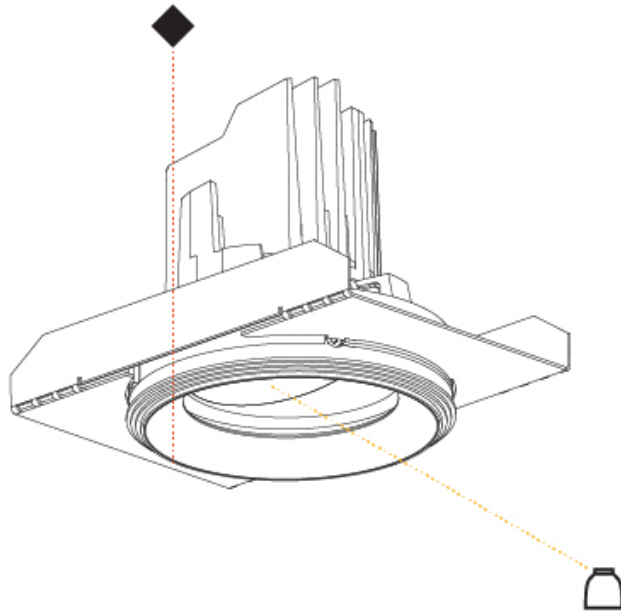

BIONIQ ROUND SEMI ADJUSTABLE TRIMLESS

A35200-

PROJECT _____

TYPE _____

SPECIFIER _____

QUANTITY _____

DATE _____