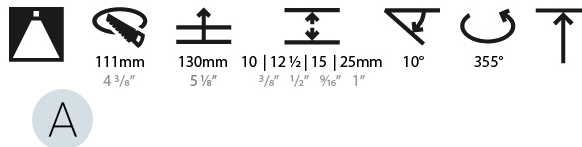

Ø 107mm 4 3/16"